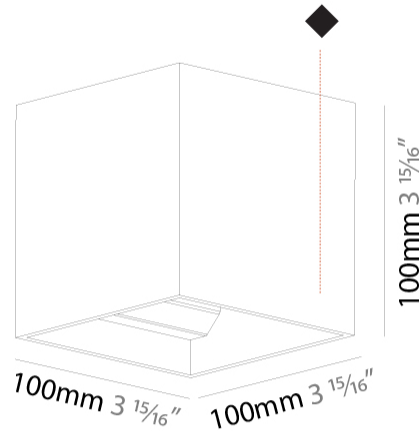

1. To build a product code in our configurator select the specify button on the base model # product page
2. To build a manual product code on this datasheet choose from the options listed below in blue font and add the suffix to the base model #

GENERAL

Series: Dice
Subseries: Dice
Brand: Prolicht
Division: Architectural
Mounting Type: Surface
Mounting Location: Wall
Subcategory: Ambient

PHYSICAL

Shape: Cube
Length (mm): 100
Length (in): 3 15/16
Height (mm): 100
Depth (mm): 100
Height (in): 3 15/16
Depth (in): 3 15/16
Light Distribution: Direct / Indirect
Weight (kg): 0.647
Weight (lbs): 1.423

Fixture Finish: [SSR / BKV / CWI / CRY / HAB / UFT / ITA / RUA / FTG / MYG / LOD / PUS / FRO / FUP / KIA / POP / BLS / SPG / MEY / GOH / GUM / CHC / COM / ABZ / JAG / OBR / MOS / ROR](#)
Fixture Material: Aluminum

ELECTRICAL

Lamp Type: LED (Zhaga Standard)
Input Wattage (W): 7.7
Total Output Wattage (W): 7
Dimming: Non-Dimmable
Driver Included: Yes
Driver Location: Integrated
Driver Type: Constant Current
Driver Class: Class 2
Input Voltage (V): 120
Constant Current (MA): 350
Upon Request: Remote: 0-10Vdc Dimming / Phase Dimming @120Vac only / Non-dimming 120/277Vac

LED

Color Temperature (°K): [2700 / 3000 / 3500 / 4000](#)
Max. Delivered Lumen (lm): 220 / 230 / 235 / 240
CRI: >90 CRI
Lamp Life (hrs): 50000

OPTICAL

RATINGS AND CERTIFICATIONS

Certified By: Certified for North American Standards
IP rating: IP20